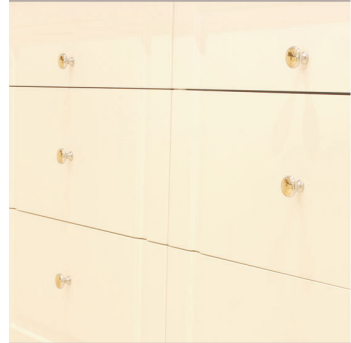

Classic

The Classic Series offers timeless and elegant design features including square internal corners for a sharp and distinctly classic look.

CLA001-FP31-EP2 Matt White