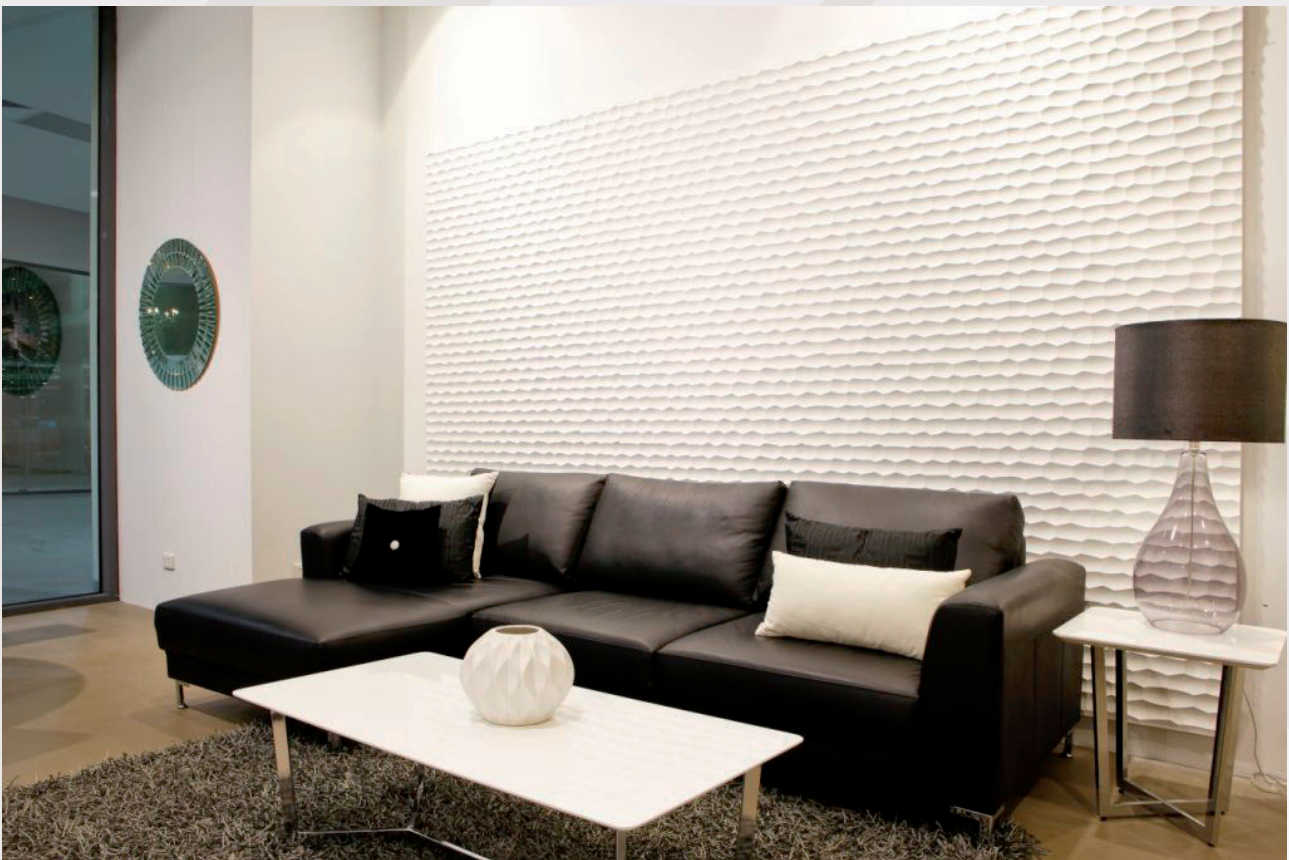

3D Panels

3D feature panels are a new decorative panel which can be used in commercial buildings or residential homes. Available in a number of designs and over 150 colours, they can dramatically enhance the look of any kitchen, office or showroom. These panels can be ordered to custom sizes or as full sheets (3100 x 1200). Please contact our office for pricing.